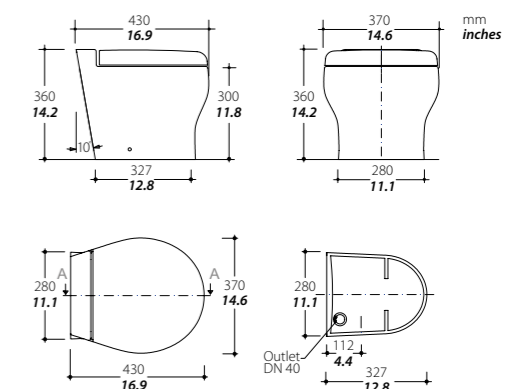

Elegance 2G Cut

WEIGHT	22 kg / 48.5 lb
H x W x D	460 x 370 x 430 mm / 18.1 x 14.6 x 16.9 inches
FOOTPRINT	310 x 280 mm / 12.2 x 11.1 inches
WATER USAGE	0.5 - 2.7 L / 0.1 - 0.7 gal per flush
COLOR	White, optional: bone / black
SEAT AND COVER	Polyester coated wood white, optional: Polyester coated wood with soft closing: white, Polyester coated wood: black, Thermosetting with soft closing: white, Thermosetting: white / bone
OUTLET PUMP	MAC 11 12/24 v p. 18
INLET DEVICE	Solenoid, optional: inlet pump
CONTROL PANEL	All-in-one, optional: Multiframe / Argent / Touch / Premium / Premium Touch p. 64 - 67 Optional: integrated bidet function
BIDET	

Elegance 2G Cut Short

WEIGHT	19 kg / 41.8 lb
H x W x D	360 x 370 x 430 mm / 14.2 x 14.6 x 16.9 inches
FOOTPRINT	327 x 280 mm / 12.9 x 11.1 inches
WATER USAGE	0.5 - 2.7 L / 0.1 - 0.7 gal per flush
COLOR	White, optional: bone / black
SEAT AND COVER	Polyester coated wood white, optional: Polyester coated wood with soft closing: white, Polyester coated wood: black, Thermosetting with soft closing: white, Thermosetting: white / bone
OUTLET PUMP	MAC 11 12/24 v p. 18
INLET DEVICE	Solenoid, optional: inlet pump
CONTROL PANEL	All-in-one, optional: Multiframe / Argent / Touch / Premium / Premium Touch p. 64 - 67 Optional: integrated bidet function
BIDET	Optional: integrated bidet function

ELEGANCE 2G CUT

Designed to match with the angled back walls

Realizzato espressamente per l'installazione a parete inclinata

Italian ceramic
Ceramica Italiana

Small bowl
Vaso piccolo

Wide range of control panels
Ampia scelta di comandi