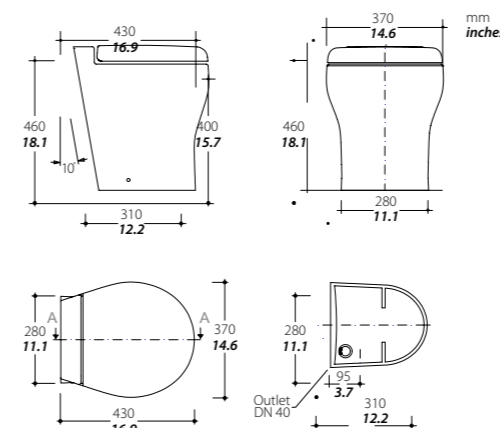

Elegance 2G è il modello a vaso piccolo della Flexi Line. Le versioni Elegance 2G Cut e Short permettono di sfruttare al massimo lo spazio in bagno contro pareti angolate, conservando lo stesso stile degli altri sanitari a bordo. Questa è la soluzione che adatta perfettamente la toilette al profilo svasato della chiglia. Per ottimizzare la configurazione in casi particolari è disponibile la versione ridotta a gradino Elegance 2G Cut Short.

Elegance 2G Cut

WEIGHT	22 kg / 48.5 lb
H x W x D	460 x 370 x 430 mm / 18.1 x 14.6 x 16.9 inches
FOOTPRINT	310 x 280 mm / 12.2 x 11.1 inches
WATER USAGE	0.5 - 2.7 L / 0.1 - 0.7 gal per flush
COLOR	White, optional: bone / black
SEAT AND COVER	Polyester coated wood white, optional: Polyester coated wood with soft closing: white, Polyester coated wood: black, Thermosetting with soft closing: white, Thermosetting: white / bone
OUTLET PUMP	MAC 11 12/24 v p. 18
INLET DEVICE	Solenoid, optional: inlet pump
CONTROL PANEL	All-in-one, optional: Multiframe / Argent / Touch / Premium / Premium Touch p. 64 - 67 Optional: integrated bidet function
BIDET	

Elegance 2G Cut Short

WEIGHT	19 kg / 41.8 lb
H x W x D	360 x 370 x 430 mm / 14.2 x 14.6 x 16.9 inches
FOOTPRINT	327 x 280 mm / 12.9 x 11.1 inches
WATER USAGE	0.5 - 2.7 L / 0.1 - 0.7 gal per flush
COLOR	White, optional: bone / black
SEAT AND COVER	Polyester coated wood white, optional: Polyester coated wood with soft closing: white, Polyester coated wood: black, Thermosetting with soft closing: white, Thermosetting: white / bone
OUTLET PUMP	MAC 11 12/24 v p. 18
INLET DEVICE	Solenoid, optional: inlet pump
CONTROL PANEL	All-in-one, optional: Multiframe / Argent / Touch / Premium / Premium Touch p. 64 - 67 Optional: integrated bidet function
BIDET	Optional: integrated bidet function